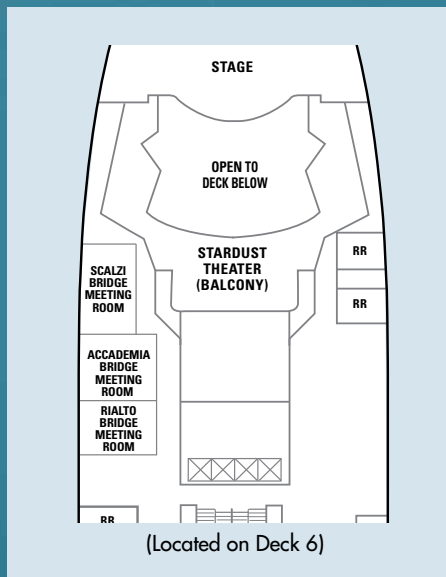

Suites and Staterooms

- 3-Bedroom Garden Villa (Qty: 2)
- Deluxe Owner's Suite with Large Balcony (Qty: 2)
- Owner's Suite with Large Balcony (Qty: 4)
- 2-Bedroom Family Villa (Qty: 8)
- Courtyard Penthouse with Balcony (Qty: 2)
- 2-Bedroom Family Suite with Balcony (Qty: 10)
- Penthouse (Qty: 20)
- Mini-Suite (Qty: 134)
- Balcony (Qty: 360)
- Oceanview (Qty: 189)
- Obstructed Oceanview (Qty: 54)
- Inside (Qty: 412)

Meeting Rooms

Scalzi Bridge Meeting Room
Deck 6
Seating capacity C: 16, T: 30
(360 sq. ft.) (33 m²)

Accademia Bridge Meeting Room
Deck 6
Seating capacity C: 24, T: 40
(429 sq. ft.) (40 m²)

Rialto Bridge Meeting Room
Deck 6
Seating capacity B: 18
(413 sq. ft.) (38 m²)

Stardust Theater
Decks 5, 6, 7
Seating capacity 1,042
(12,917 sq. ft.) (1,200 m²)

LifeStyles Room
Deck 12
Seating capacity 28
(495 sq. ft.) (46 m²)

B – Boardroom Style
C – Classroom Style
T – Theater Style