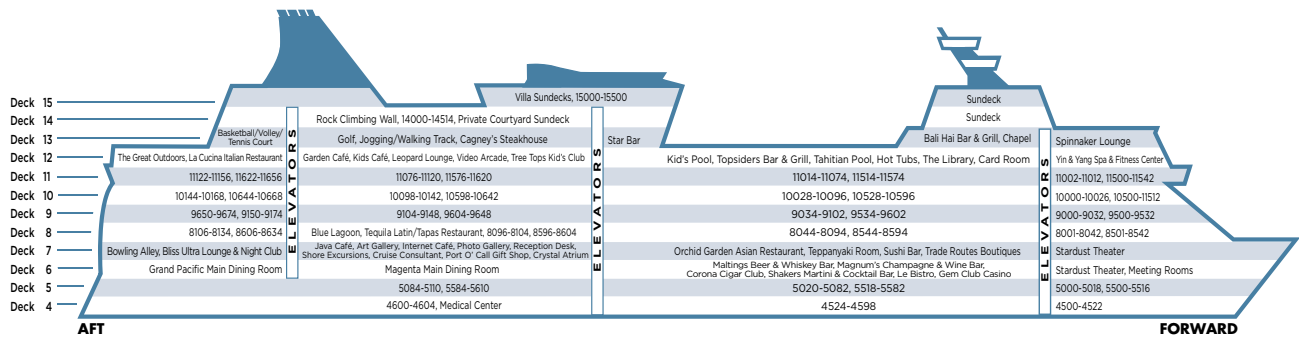

Dining Options

Grand Pacific Main Dining Room

Morning, noon and night, this very elegant dining room offers an ever-changing menu of everything from five-course feasts to healthy, light entrées. Seating capacity 558 (12,195 sq. ft.) (1,133 m²)

Magenta Main Dining Room

The ultra-modern design complements the lighter menu in this contemporary dining room with great views. Seating capacity 306 (5,705 sq. ft.) (503 m²)

Le Bistro French Restaurant

Our signature gourmet French restaurant with nouvelle and classic dishes. Seating capacity 104 (2,594 sq. ft.) (241 m²)

Orchid Garden Asian Restaurant

This dining complex offers three unique Asian restaurants:

- **Thai/Chinese/Japanese** restaurant with an Asian fusion menu.
- **Sushi Bar** with fresh fish creations including Nigiri, Maki, Temaki and special rolls.
- **Teppanyaki Room** with freshly prepared, authentic Teppanyaki.

Seating Capacity 146 (2,368 sq. ft.) (220 m²)

Cagney's Steakhouse

Who's in the mood for a real American steakhouse? Succulent steaks, filet mignon, prime rib, lamb, fresh seafood and grilled chicken. Seating capacity 168 (4,026 sq. ft.) (374 m²)

Tequila Latin/Tabas Restaurant

It's a zesty experience with modern Mexican, Tex-Mex tapas bar and Spanish recipes. Seating capacity 96 (2,766 sq. ft.) (257 m²)

Garden Café/Kid's Café

Buffet-style dining with on-the-spot preparation of omelettes, pastas and more. Seating capacity 364 (6,717 sq. ft.) (1,773 m²)

The Great Outdoors

This spacious outdoor buffet serves all your favorites made to order. Seating capacity 220 (12,368 sq. ft.) (1,149 m²)

Java Café

Satisfy your sweet tooth cravings or enjoy a light snack with muffins, cupcakes, scones, cookies and more. Seating capacity 89 (1,399 sq. ft.) (130 m²)

La Cucina Italian Restaurant

It's like dining with ocean views along the Italian Riviera, where you can select from delicious pastas, pizzas and other authentic Italian dishes. Seating capacity 104 (2,433 sq. ft.) (226 m²)

Blue Lagoon

Pop into this 24-hour eatery anytime day or night for everything from hamburgers to fast-wok dishes. Seating capacity 110 (2,056 sq. ft.) (191 m²)

Bali Hai Bar & Grill

You'll love the casual fare at this outdoor grill with its beach shack décor. Seating Capacity 76 (1,507 sq. ft.) (140 m²)

Topsiders Bar & Grill

Grab a bite to eat on the pool deck with grilled burgers, chicken and refreshing drinks. Seating Capacity 220

Room Service

Available 24 hours.

Bars & Lounges

Sake Bar

Tucked inside our Asian restaurant, this full bar offers premium sake and imported beer. Seating capacity 8

Tequila Latin/Tabas Restaurant Bar

In the mood for something refreshing from south of the border while you're in our tapas bar? How about a Margarita? Sangria? Dos Equis? We've got them all and then some. Seating capacity 20

Spinnaker Lounge

Panoramic views make this location the place for parties and informal meetings. Seating capacity 346 (9,042 sq. ft.) (840 m²)

Gem Club Casino Bar