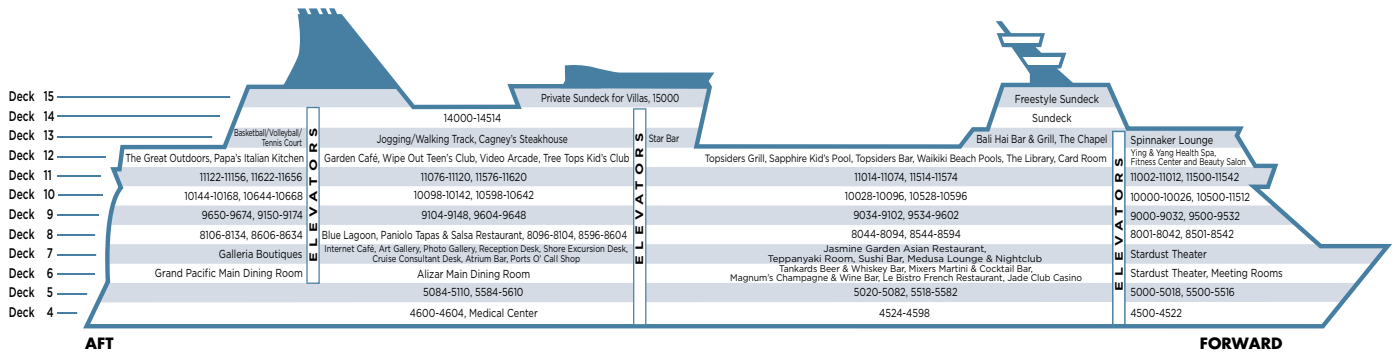

Meeting Rooms

Scalzi Bridge Meeting Room
Deck 6
Seating capacity C: 16, T: 30
(360 sq. ft.) (33 m²)

Accademia Bridge Meeting Room
Deck 6
Seating capacity C: 24, T: 40
(429 sq. ft.) (40 m²)

Rialto Bridge Meeting Room
Deck 6
Seating capacity B: 18
(413 sq. ft.) (38 m²)

Stardust Theater
Decks 5, 6, 7
Seating capacity 1,042
(12,917 sq. ft.) (1,200 m²)

LifeStyles Room
Deck 12
Seating capacity 28
(495 sq. ft.) (46 m²)

B – Boardroom Style
C – Classroom Style
T – Theater Style

Dining Options

Grand Pacific Main Dining Room

Morning, noon and night, this very elegant dining room offers an ever-changing menu of everything from five-course feasts to healthy, light entrées. Seating capacity 480 (12,196 sq. ft.) (1,133 m²)

Sake Bar

Tucked inside our Asian restaurant, this full bar offers premium sake and imported beer. Seating capacity 8

Paniolo Tapas & Salsa Restaurant Bar

In the mood for something refreshing from south of the border while you're in our tapas bar? How about a Margarita? Sangria? Dos Equis? We've got them all and then some. Seating capacity 6