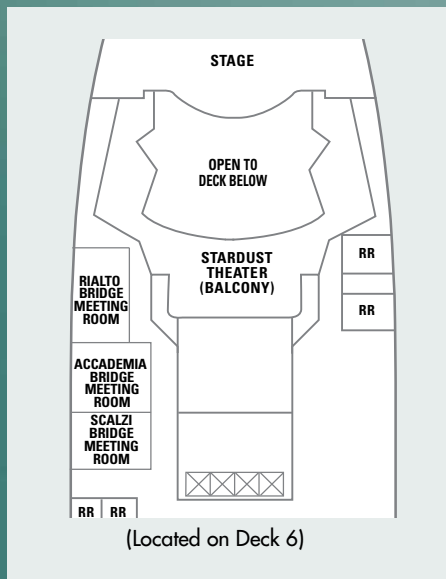

Suites and Staterooms

- 3-Bedroom Garden Villa (Qty: 2)
- Deluxe Owner's Suite with Large Balcony (Qty: 1)
- Owner's Suite with Large Balcony (Qty: 4)
- 2-Bedroom Family Villa with Balcony (Qty: 8)
- Courtyard Penthouse with Balcony (Qty: 2)
- 2-Bedroom Family Suite with Balcony (Qty: 10)
- Penthouse (Qty: 20)
- Mini-Suite (Qty: 134)
- Balcony (Qty: 360)
- Oceanview (Qty: 189)
- Obstructed Oceanview (Qty: 54)
- Inside (Qty: 417)

Meeting Rooms

Scalzi Bridge Meeting Room
Deck 6
Seating capacity C: 16, T: 30
(360 sq. ft.) (33 m²)

Accademia Bridge Meeting Room
Deck 6
Seating capacity C: 24, T: 40
(429 sq. ft.) (40 m²)

Rialto Bridge Meeting Room
Deck 6
Seating capacity B: 18
(413 sq. ft.) (38 m²)

Stardust Theater
Decks 5, 6, 7
Seating capacity 1,042
(12,917 sq. ft.) (1,200 m²)

LifeStyles Room
Deck 12
Seating capacity 28
(495 sq. ft.) (46 m²)

B – Boardroom Style
C – Classroom Style
T – Theater Style