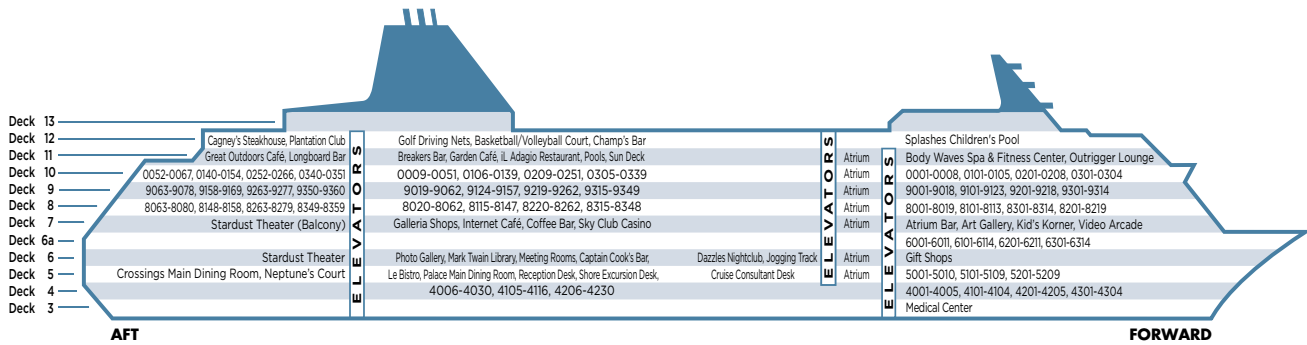

## Meeting Rooms

**O'ahu Meeting Room**  
Deck 6  
Seating Capacity  
B: 20, C: 24, T: 50  
(431 sq. ft.) (40 m<sup>2</sup>)

**Maui Meeting Room**  
Deck 6  
Seating Capacity  
B: 20, C: 24, T: 50  
(412 sq. ft.) (38 m<sup>2</sup>)

**Kaua'i Meeting Room**  
Deck 6  
Seating Capacity  
B: 20, C: 24, T: 50  
(464 sq. ft.) (43 m<sup>2</sup>)

**Stardust Lounge**  
Deck 6  
Seating Capacity 930  
(8,181 sq. ft.) (760 m<sup>2</sup>)

**B** – Boardroom Style  
**C** – Classroom Style  
**T** – Theater Style

## Dining Options

### Atrium Bar

A great place to meet for drinks and snacks in the ship's impressive multi-story atrium.

Seating Capacity 47