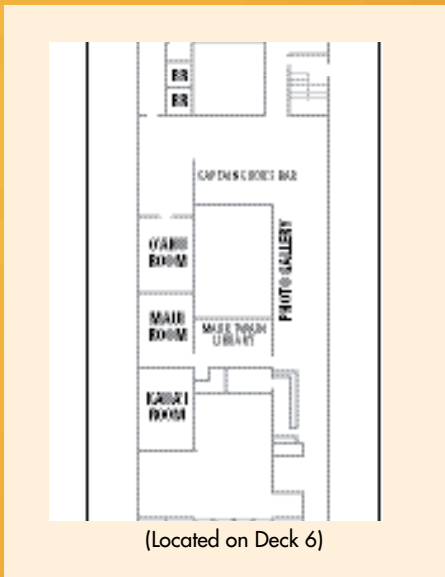

Suites and Staterooms

- Owner's Suite with Large Balcony (Qty: 4)
- Penthouse (Qty: 11)
- Balcony (Qty: 245)
- Oceanview (Qty: 313)
- Inside (Qty: 429)

Meeting Rooms

O'ahu Meeting Room
Deck 6
Seating Capacity
B: 20, C: 24, T: 50
(431 sq. ft.) (40 m²)

Maui Meeting Room
Deck 6
Seating Capacity
B: 20, C: 24, T: 50
(412 sq. ft.) (38 m²)

Kaua'i Meeting Room
Deck 6
Seating Capacity
B: 20, C: 24, T: 50
(464 sq. ft.) (43 m²)

Stardust Lounge
Deck 6
Seating Capacity 930
(8,181 sq. ft.) (760 m²)

B – Boardroom Style
C – Classroom Style
T – Theater Style

O'ahu, Maui and Kaua'i Rooms can be combined to seat a maximum of 150 guests.