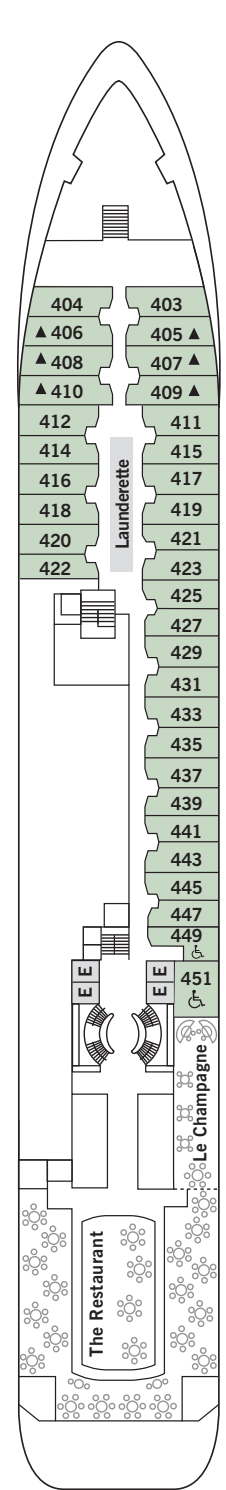

# Deck Plans — Silver Cloud

- DECK 4 – The Restaurant, Le Champagne, Launderette
- DECK 5 – The Casino, The Bar, Boutiques
- DECK 6 – The Show Lounge, Conference/Card Room, Internet Café, Reception, Concierge
- DECK 7 – La Terrazza, The Library, The Spa at Silversea, Beauty Salon

- DECK 8 – Pool, Pool Bar, Pool Grill, The Panorama Lounge, The Connoisseur's Corner
- DECK 9 – The Fitness Centre, Jogging Track

DECK 4

DECK 5

DECK 6

DECK 7

DECK 8

DECK 9

### SUITE CATEGORIES

- OWNER'S SUITE
- GRAND SUITE
- ROYAL SUITE
- SILVER SUITE
- MIDSHIP VERANDA SUITE
- VERANDA SUITE
- VISTA SUITE

### SPECIFICATIONS

- CREW . . . . .212
- OFFICERS . . . . .European
- GUESTS . . . . .296
- TONNAGE . . . . .16,800
- LENGTH . . . . .514.14 Feet / 156.7 Metres
- WIDTH . . . . .70.62 Feet / 21.5 Metres
- SPEED . . . . .20.5 Knots
- PASSENGER DECKS . . . . .6
- 3RD GUEST CAPACITY . . . . .▲
- FIXED QUEEN BED . . . . .●
- HANDICAP SUITES . . . . .♿
- 449, 451
- BUILT . . . . .1994 / 1995
- REGISTRY . . . . .BAHAMAS