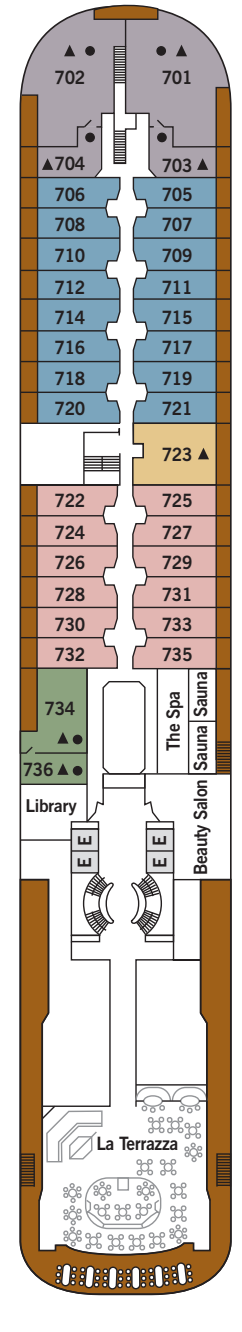

# Deck Plans — Silver Cloud

- DECK 4 – The Restaurant, Le Champagne, Launderette
- DECK 5 – The Casino, The Bar, Boutiques
- DECK 6 – The Show Lounge, Conference/Card Room, Internet Café, Reception, Concierge
- DECK 7 – La Terrazza, The Library, The Spa at Silversea, Beauty Salon

- DECK 8 – Pool, Pool Bar, Pool Grill, The Panorama Lounge, The Connoisseur's Corner
- DECK 9 – The Fitness Centre, Jogging Track

DECK 4

DECK 5

DECK 6

DECK 7

DECK 8

DECK 9

### SUITE CATEGORIES

- OWNER'S SUITE
- GRAND SUITE
- ROYAL SUITE
- SILVER SUITE
- MIDSHIP VERANDA SUITE
- VERANDA SUITE
- VISTA SUITE

### SPECIFICATIONS

- CREW . . . . .212
- OFFICERS . . . . .European
- GUESTS . . . . .296
- TONNAGE . . . . .16,800
- LENGTH . . . . .514.14 Feet / 156.7 Metres
- WIDTH . . . . .70.62 Feet / 21.5 Metres
- SPEED . . . . .20.5 Knots
- PASSENGER DECKS . . . . .6
- 3RD GUEST CAPACITY . . . . .▲
- FIXED QUEEN BED . . . . .●
- HANDICAP SUITES . . . . .♿
- 449, 451
- BUILT . . . . .1994 / 1995
- REGISTRY . . . . .BAHAMAS