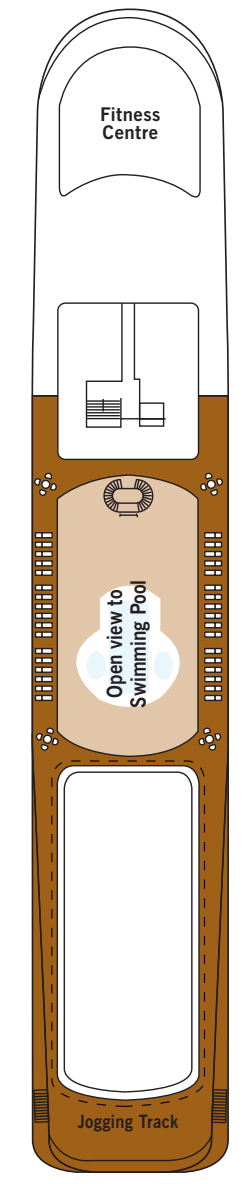

# Deck Plans — Silver Cloud

- DECK 4 – The Restaurant, Le Champagne, Launderette
- DECK 5 – The Casino, The Bar, Boutiques
- DECK 6 – The Show Lounge, Conference/Card Room, Internet Café, Reception, Concierge
- DECK 7 – La Terrazza, The Library, The Spa at Silversea, Beauty Salon

- DECK 8 – Pool, Pool Bar, Pool Grill, The Panorama Lounge, The Connoisseur's Corner
- DECK 9 – The Fitness Centre, Jogging Track

DECK 4

DECK 5

DECK 6

DECK 7

DECK 8

DECK 9

### SUITE CATEGORIES

- OWNER'S SUITE
- GRAND SUITE
- ROYAL SUITE
- SILVER SUITE
- MIDSHIP VERANDA SUITE
- VERANDA SUITE
- VISTA SUITE