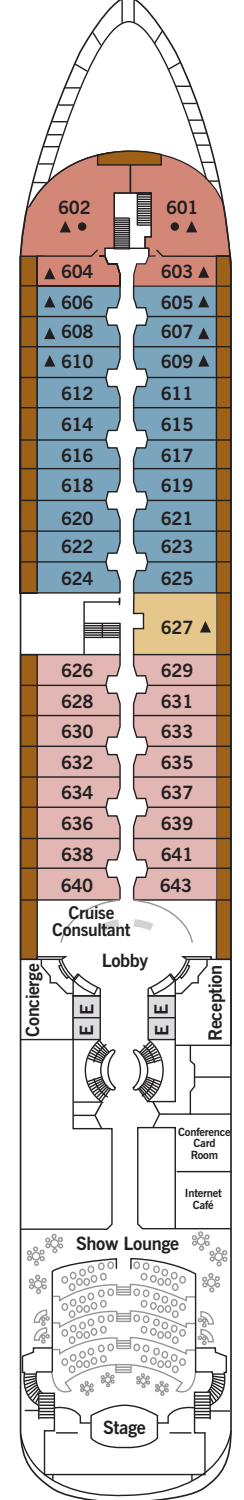

# Deck Plans — Silver Cloud

- DECK 4 – The Restaurant, Le Champagne, Launderette
- DECK 5 – The Casino, The Bar, Boutiques
- DECK 6 – The Show Lounge, Conference/Card Room, Internet Café, Reception, Concierge
- DECK 7 – La Terrazza, The Library, The Spa at Silversea, Beauty Salon

- DECK 8 – Pool, Pool Bar, Pool Grill, The Panorama Lounge, The Connoisseur's Corner
- DECK 9 – The Fitness Centre, Jogging Track

DECK 4

DECK 5

DECK 6

DECK 7

DECK 8

DECK 9

### SUITE CATEGORIES

- OWNER'S SUITE
- GRAND SUITE
- ROYAL SUITE
- SILVER SUITE
- MIDSHIP VERANDA SUITE
- VERANDA SUITE
- VISTA SUITE

### SPECIFICATIONS

- CREW . . . . .212
- OFFICERS . . . . .European
- GUESTS . . . . .296
- TONNAGE . . . . .16,800
- LENGTH . . . . .514.14 Feet / 156.7 Metres
- WIDTH . . . . .70.62 Feet / 21.5 Metres
- SPEED . . . . .20.5 Knots
- PASSENGER DECKS . . . . .6
- 3RD GUEST CAPACITY . . . . .▲
- FIXED QUEEN BED . . . . .●
- HANDICAP SUITES . . . . .♿
- 449, 451
- BUILT . . . . .1994 / 1995
- REGISTRY . . . . .BAHAMAS