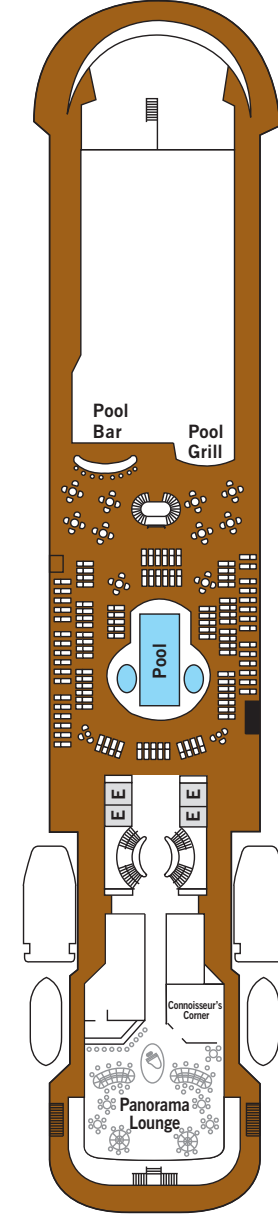

# Deck Plans — Silver Cloud

- DECK 4 – The Restaurant, Le Champagne, Launderette
- DECK 5 – The Casino, The Bar, Boutiques
- DECK 6 – The Show Lounge, Conference/Card Room, Internet Café, Reception, Concierge
- DECK 7 – La Terrazza, The Library, The Spa at Silversea, Beauty Salon

- DECK 8 – Pool, Pool Bar, Pool Grill, The Panorama Lounge, The Connoisseur's Corner
- DECK 9 – The Fitness Centre, Jogging Track

DECK 4

DECK 5

DECK 6

DECK 7

DECK 8

DECK 9

### SUITE CATEGORIES

- OWNER'S SUITE
- GRAND SUITE
- ROYAL SUITE
- SILVER SUITE
- MIDSHIP VERANDA SUITE
- VERANDA SUITE
- VISTA SUITE

### SPECIFICATIONS

- CREW . . . . .212
- OFFICERS . . . . .European
- GUESTS . . . . .296
- TONNAGE . . . . .16,800
- LENGTH . . . . .514.14 Feet / 156.7 Metres
- WIDTH . . . . .70.62 Feet / 21.5 Metres
- SPEED . . . . .20.5 Knots
- PASSENGER DECKS . . . . .6
- 3RD GUEST CAPACITY . . . . .▲
- FIXED QUEEN BED . . . . .●
- HANDICAP SUITES . . . . .♿
- 449, 451
- BUILT . . . . .1994 / 1995
- REGISTRY . . . . .BAHAMAS