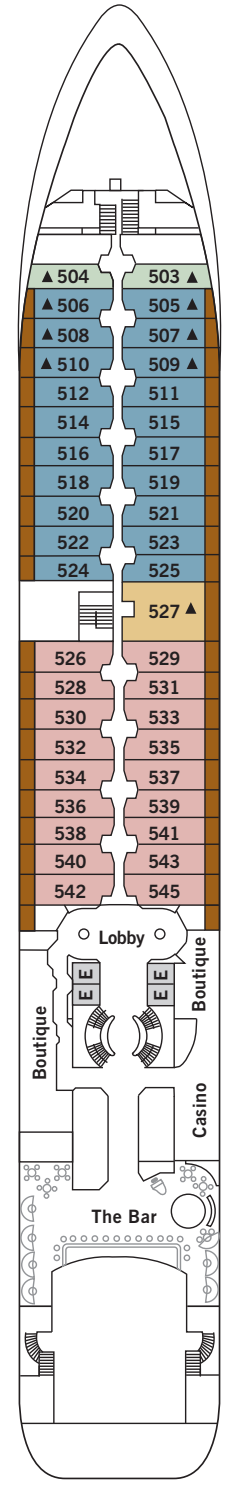

# Deck Plans — Silver Cloud

- DECK 4 – The Restaurant, Le Champagne, Launderette
- DECK 5 – The Casino, The Bar, Boutiques
- DECK 6 – The Show Lounge, Conference/Card Room, Internet Café, Reception, Concierge
- DECK 7 – La Terrazza, The Library, The Spa at Silversea, Beauty Salon

- DECK 8 – Pool, Pool Bar, Pool Grill, The Panorama Lounge, The Connoisseur's Corner
- DECK 9 – The Fitness Centre, Jogging Track

DECK 4

DECK 5

DECK 6

DECK 7

DECK 8

DECK 9

### SUITE CATEGORIES

- OWNER'S SUITE
- GRAND SUITE
- ROYAL SUITE
- SILVER SUITE
- MIDSHIP VERANDA SUITE
- VERANDA SUITE
- VISTA SUITE

### SPECIFICATIONS

- CREW . . . . .212
- OFFICERS . . . . .European
- GUESTS . . . . .296
- TONNAGE . . . . .16,800
- LENGTH . . . . .514.14 Feet / 156.7 Metres
- WIDTH . . . . .70.62 Feet / 21.5 Metres
- SPEED . . . . .20.5 Knots
- PASSENGER DECKS . . . . .6
- 3RD GUEST CAPACITY . . . . .▲
- FIXED QUEEN BED . . . . .●
- HANDICAP SUITES . . . . .♿
- 449, 451
- BUILT . . . . .1994 / 1995
- REGISTRY . . . . .BAHAMAS