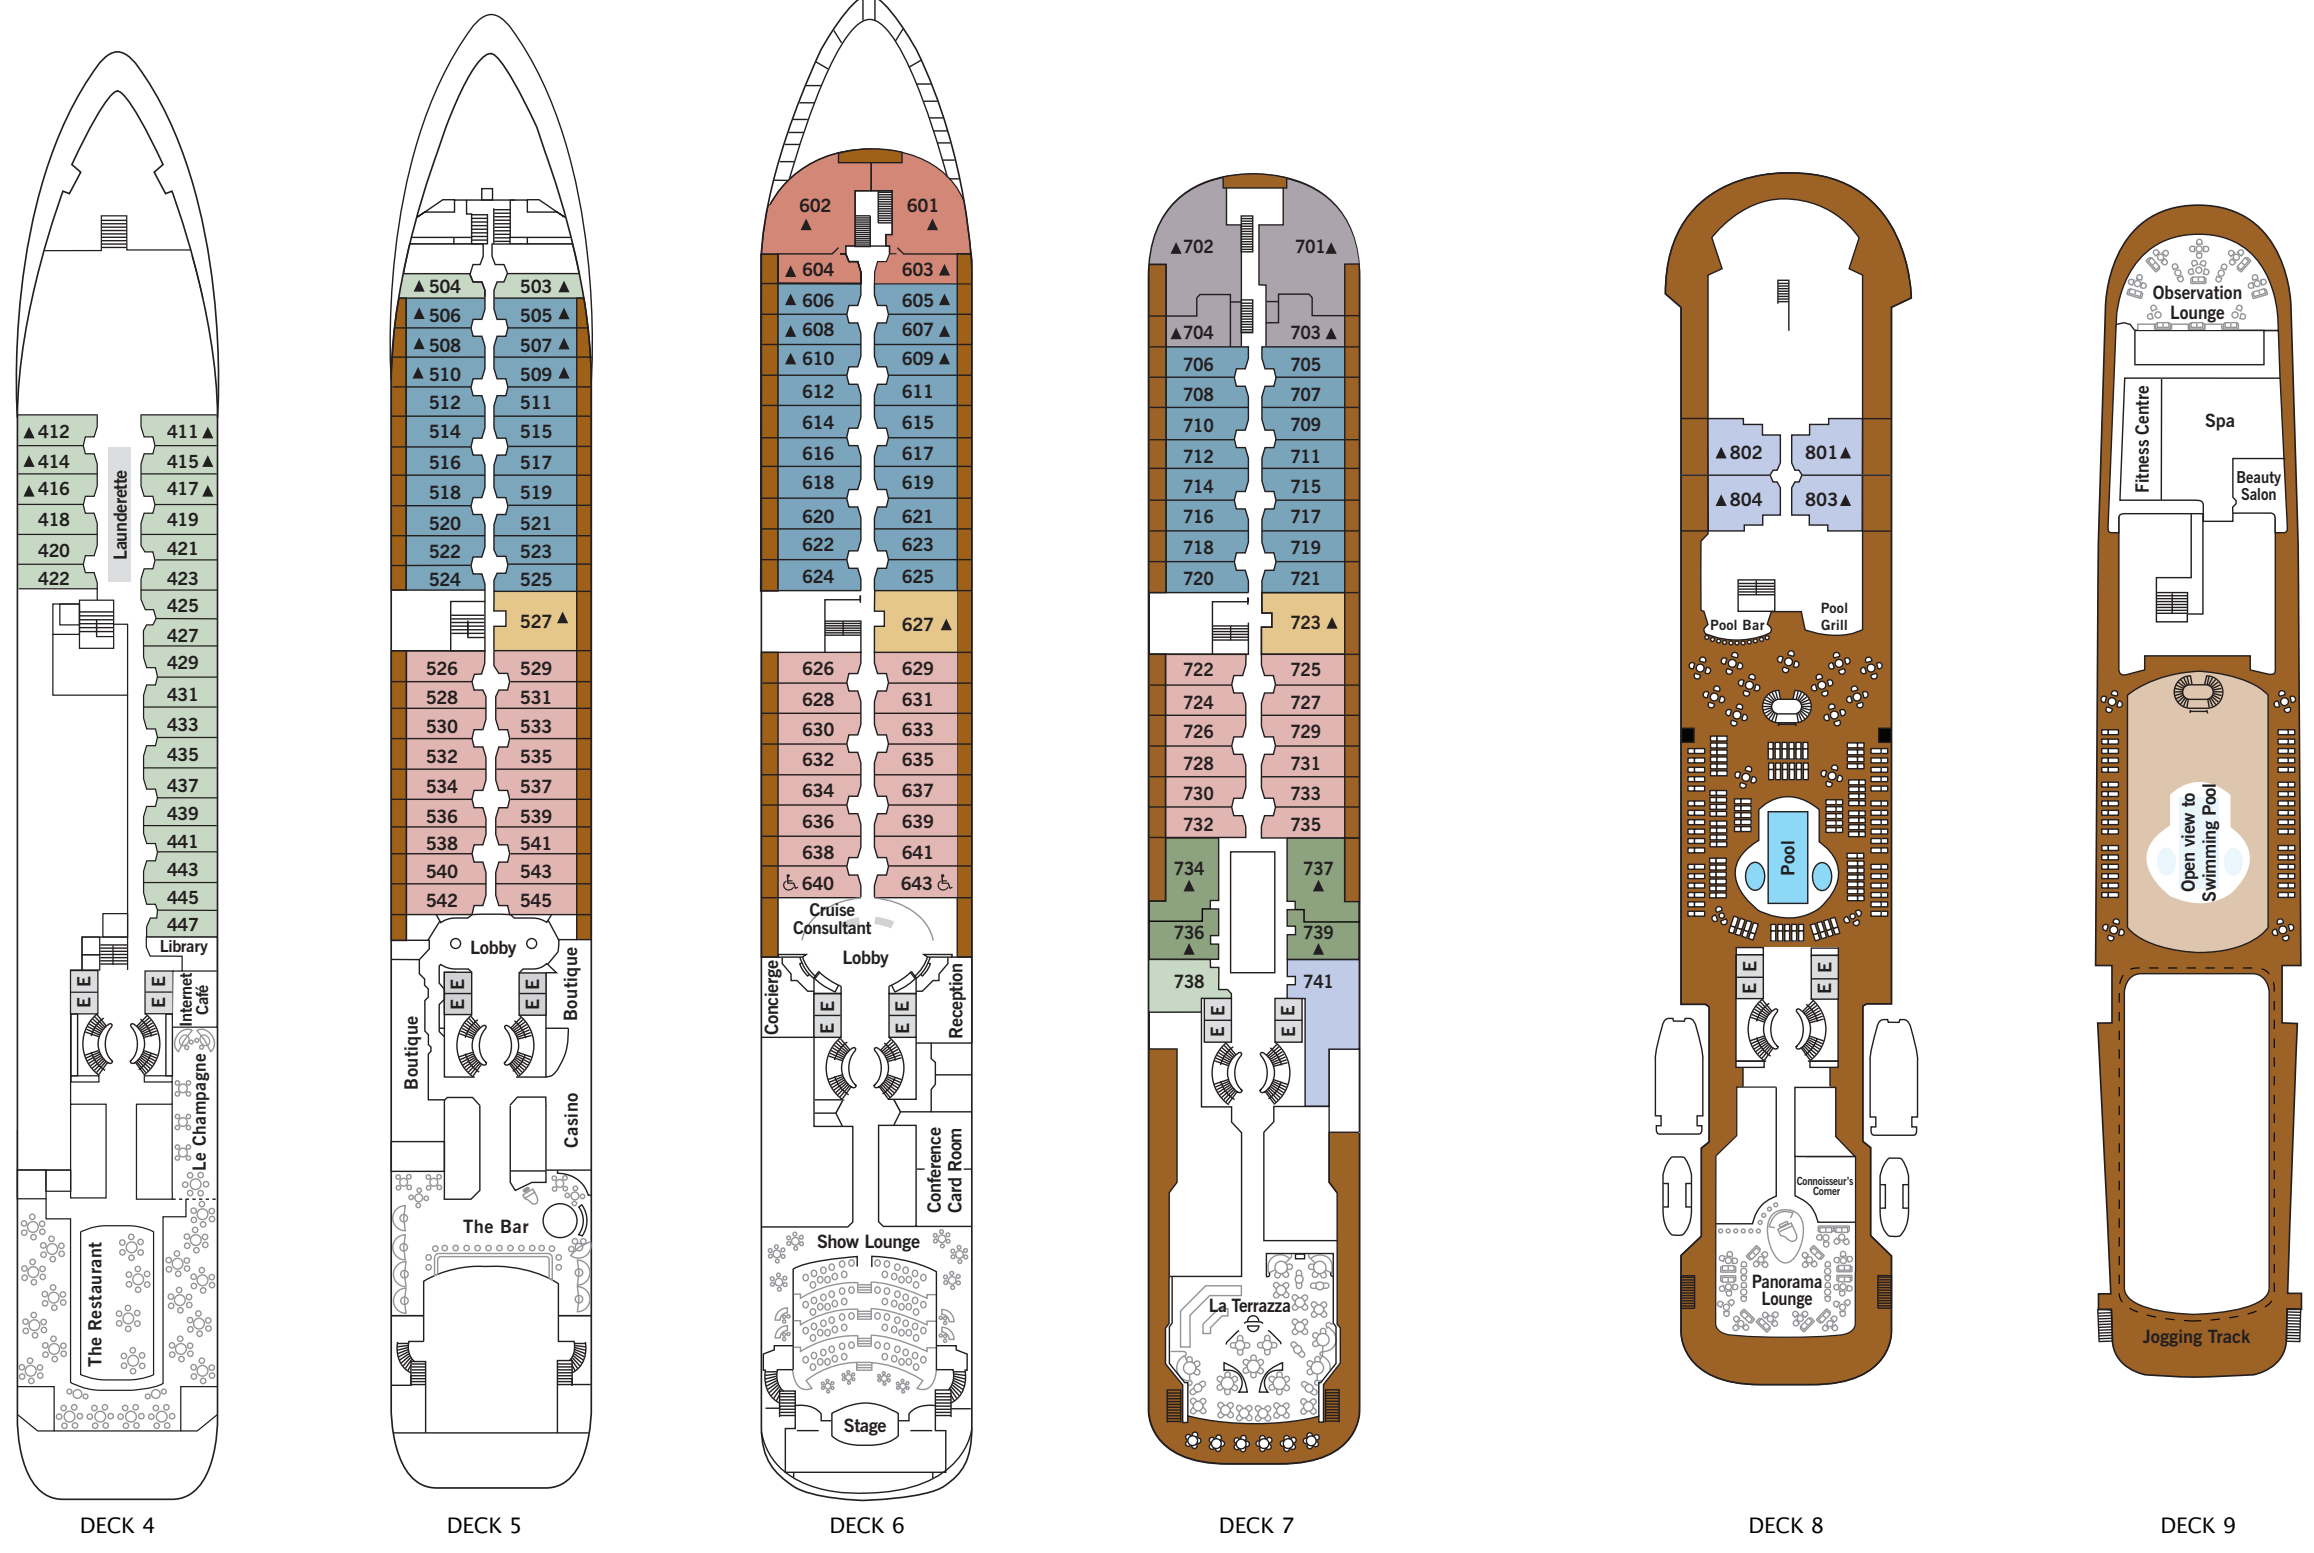

Deck Plans — Silver Wind

DECK 4 – The Restaurant, Le Champagne, Internet Café, The Library, Launderette

DECK 5 – The Casino, The Bar, Boutiques

DECK 6 – The Show Lounge, Conference/Card Room, Reception, Concierge

DECK 7 – La Terrazza

DECK 8 – Pool, Pool Bar, Pool Grill, The Panorama Lounge, The Connoisseur's Corner

DECK 9 – The Fitness Centre, The Spa at Silversea, Beauty Salon, The Observation Lounge, Jogging Track

SUITE CATEGORIES

- OWNER'S SUITE
- GRAND SUITE
- ROYAL SUITE
- SILVER SUITE
- MEDALLION SUITE
- MIDSHIP VERANDA SUITE
- VERANDA SUITE
- VISTA SUITE

SPECIFICATIONS

- CREW 212
- OFFICERS European
- GUESTS 296
- TONNAGE 17,400
- LENGTH 514.14 Feet / 156.7 Metres
- WIDTH 70.62 Feet / 21.5 Metres
- SPEED 20.5 Knots
- PASSENGER DECKS 6
- 3RD GUEST CAPACITY ▲
- HANDICAP SUITES ♿
640, 643
- BUILT 1994 / 1995
- REFURBISHED 2008
- REGISTRY Bahamas